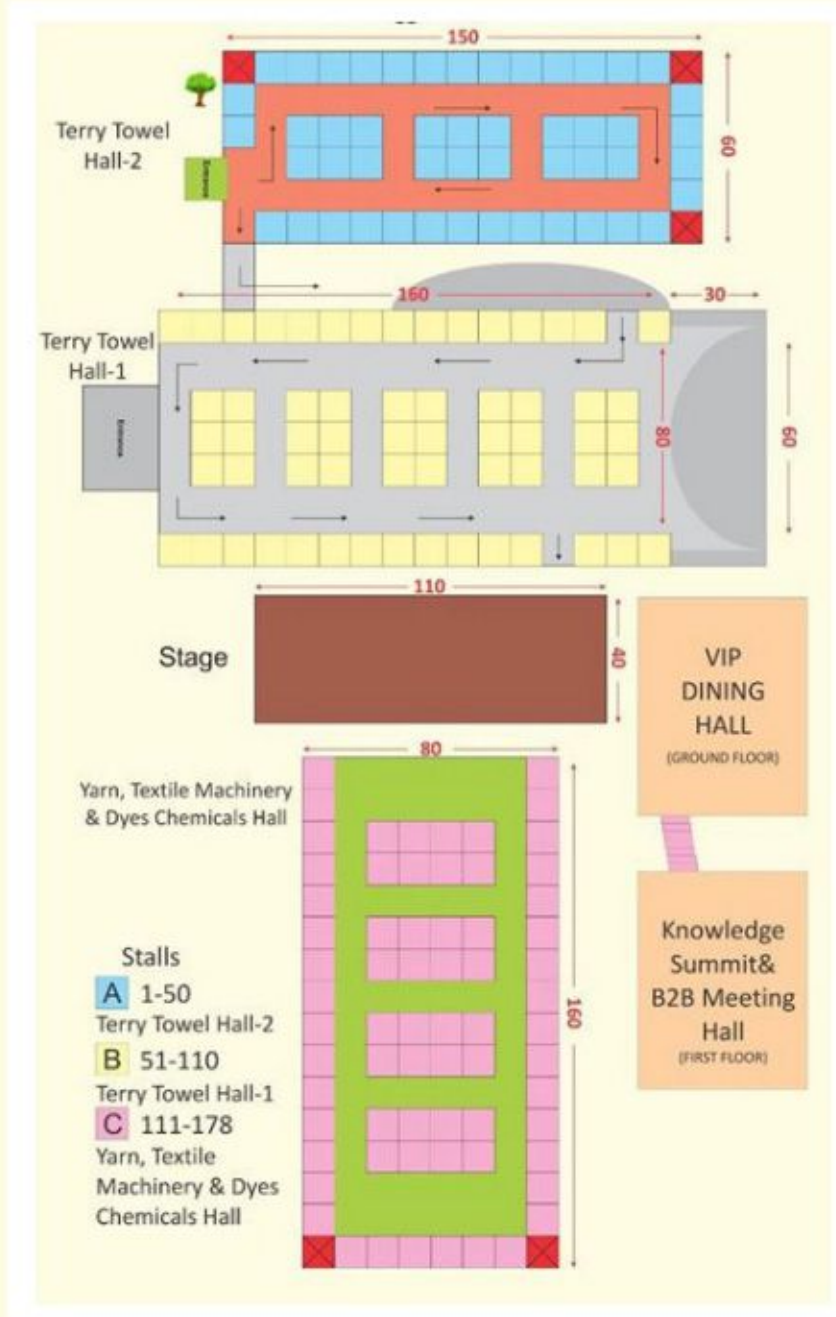

9 Square Mtr. (96 Sq. Ft.)

₹ 11,250/- Sqm + GST

STANDARD WITH RACK

DOUBLE SIDE OPEN

Size	3mtr x 3mtr
Spot Lights	3 Nos.
5 Amph (Single Phase)	1 No.
Facia	2 No.
Octornum Table	1 No.
Chairs	2 No.
Litter Bin	1 No.
2 Tiered Display Shelves	1 x 3 Mtr
Catalogue Rack	N/A

9 Square Mtr. (96 Sq. Ft.)

₹ 11,500/- Sqm + GST

PREMIUM SPACE

TRIPLE SIDE OPEN

Size	6 mtr x 6 mtr
Spot Lights	N/A
15 Amph (Single Phase)	2 Nos.
Facia	N/A
Octornum Table	N/A
Chairs	N/A
Litter Bin	2 No.
2 Tiered Display Shelves	N/A
Catalogue Rack	N/A

36 Square Mtr. (386 Sq. Ft.)

₹ 11,500/- Sqm + GST

SUPER PREMIUM SPACE

FOUR SIDE OPEN

Size	6 mtr x 6 mtr
Spot Lights	N/A
15 Amph (Single Phase)	2 Nos.
Facia	N/A
Octornum Table	N/A
Chairs	N/A
Litter Bin	2 No.
2 Tiered Display Shelves	N/A
Catalogue Rack	N/A

36 Square Mtr. (386 Sq. Ft.)

₹ 11,750/- Sqm + GST

Venue Layout